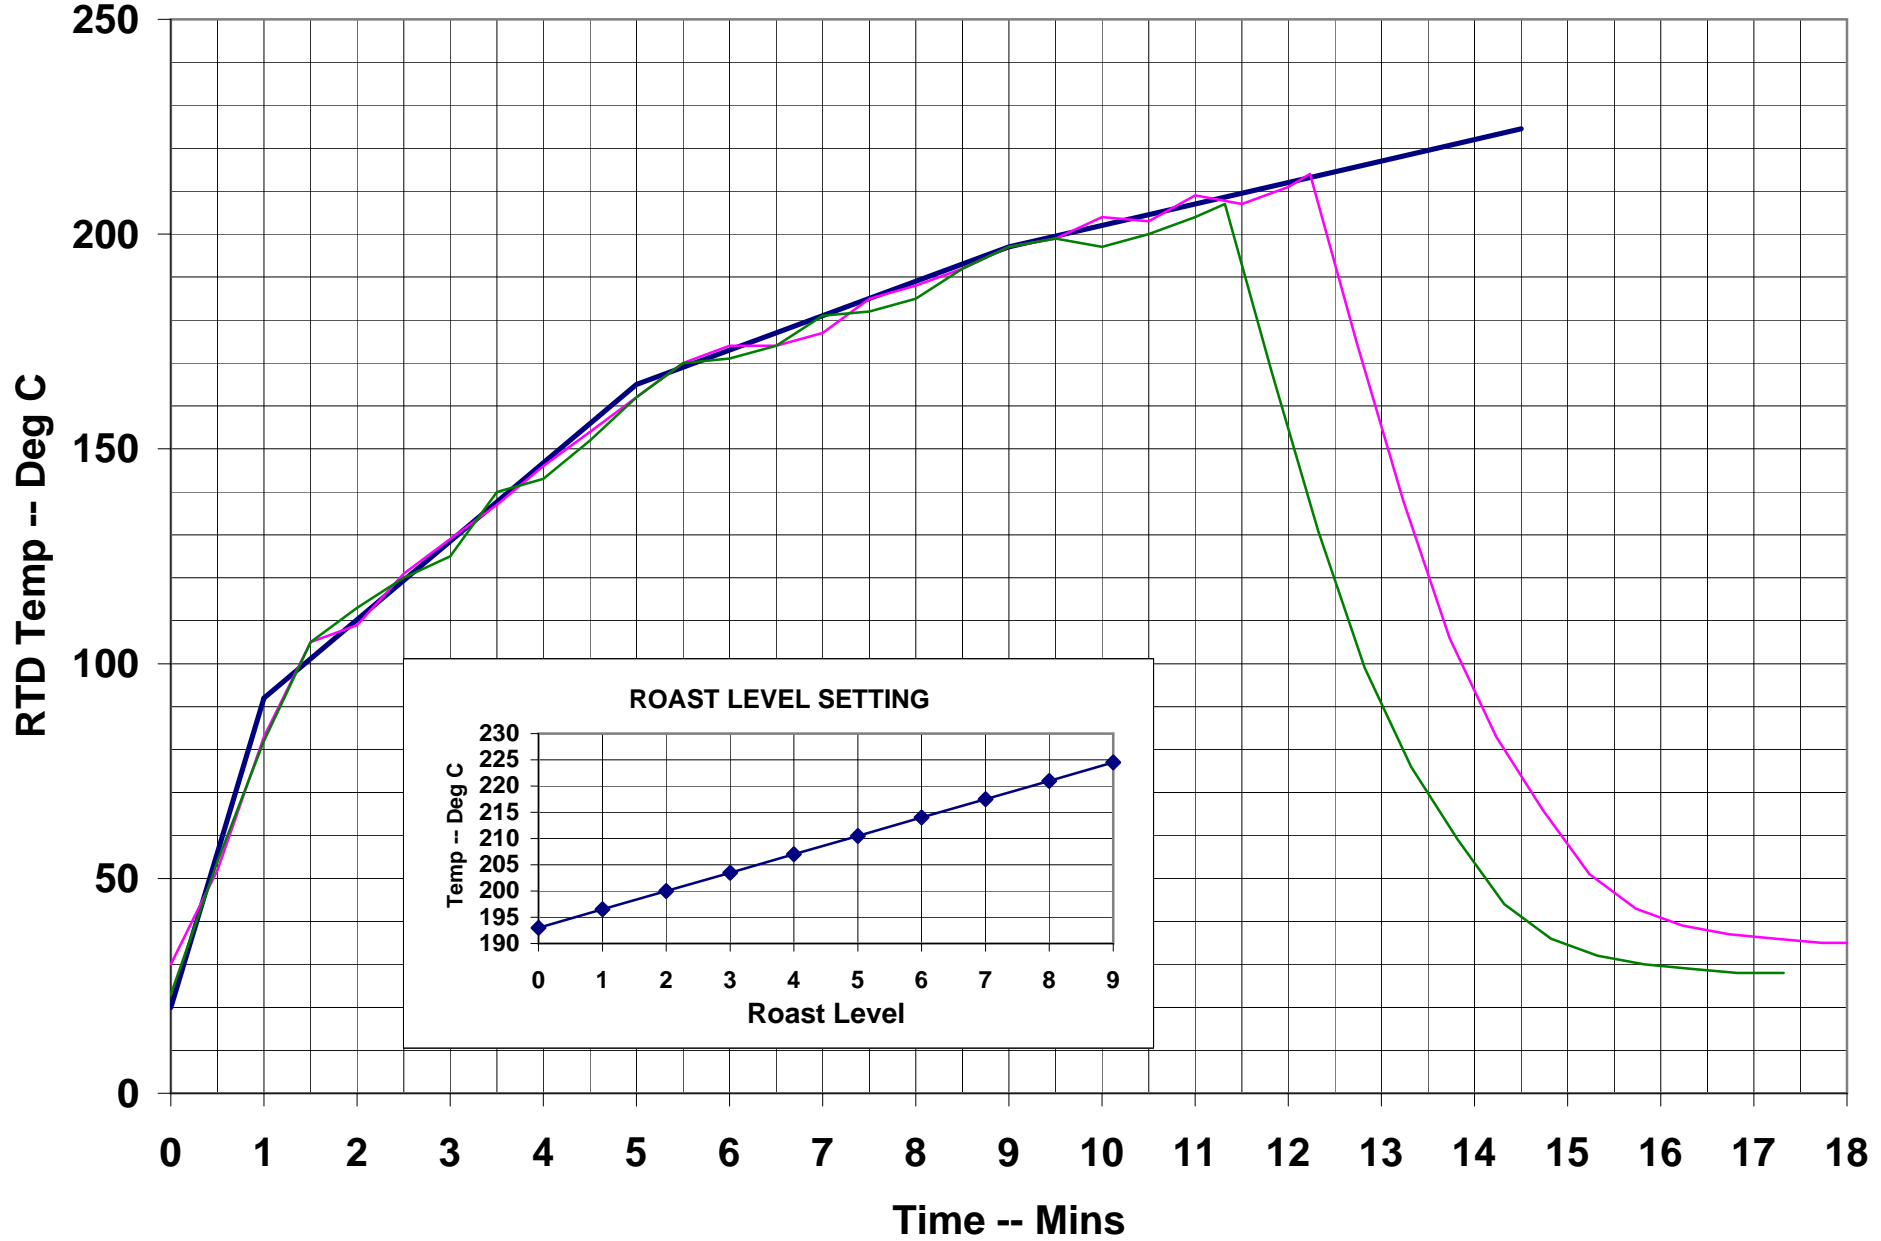

## ROAST TEMPERATURE PROFILE

— PROGRAMMED ROAST PROFILE     
 — KENYA AA #6     
 — Celebes #4