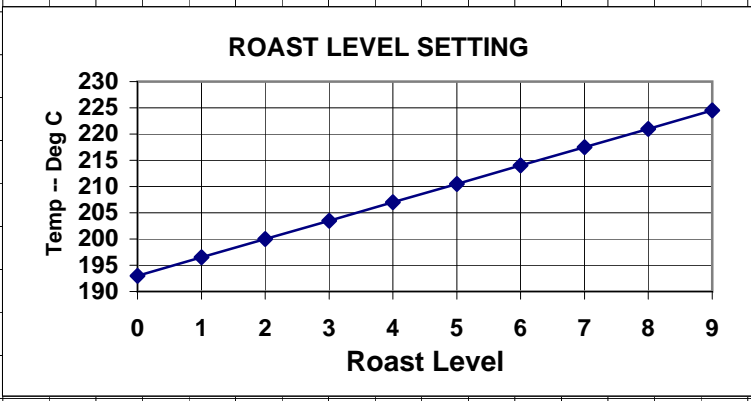

## ROAST TEMPERATURE PROFILE

— PROGRAMMED ROAST PROFILE     
 — KENYA AA #6     
 — Celebes #4